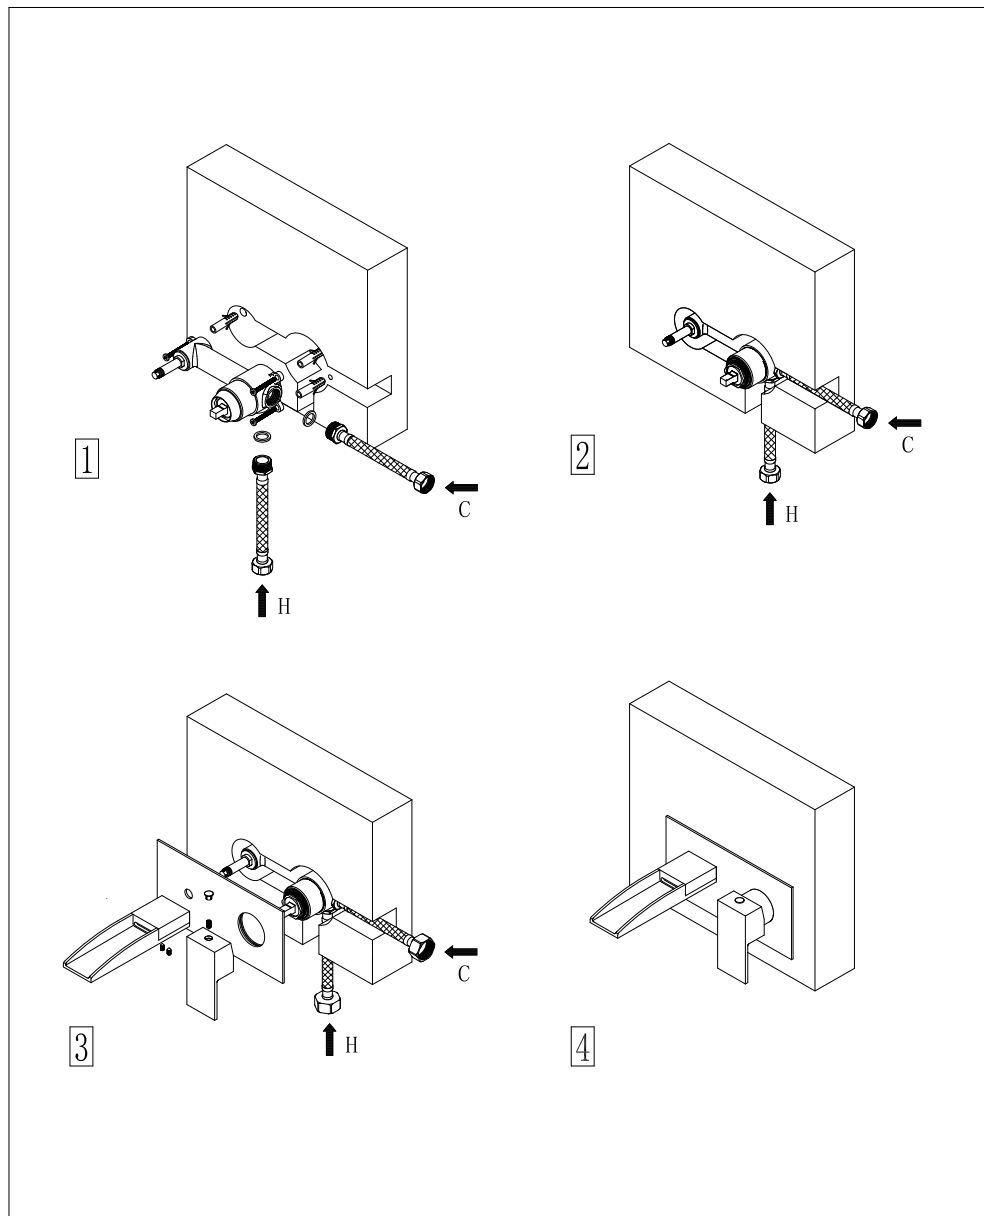

TABOR WATERFALL WALL
MOUNTED BASIN MONO

Art NO: BaBe-10722

Installation

Technique drawing

Explosion drawing