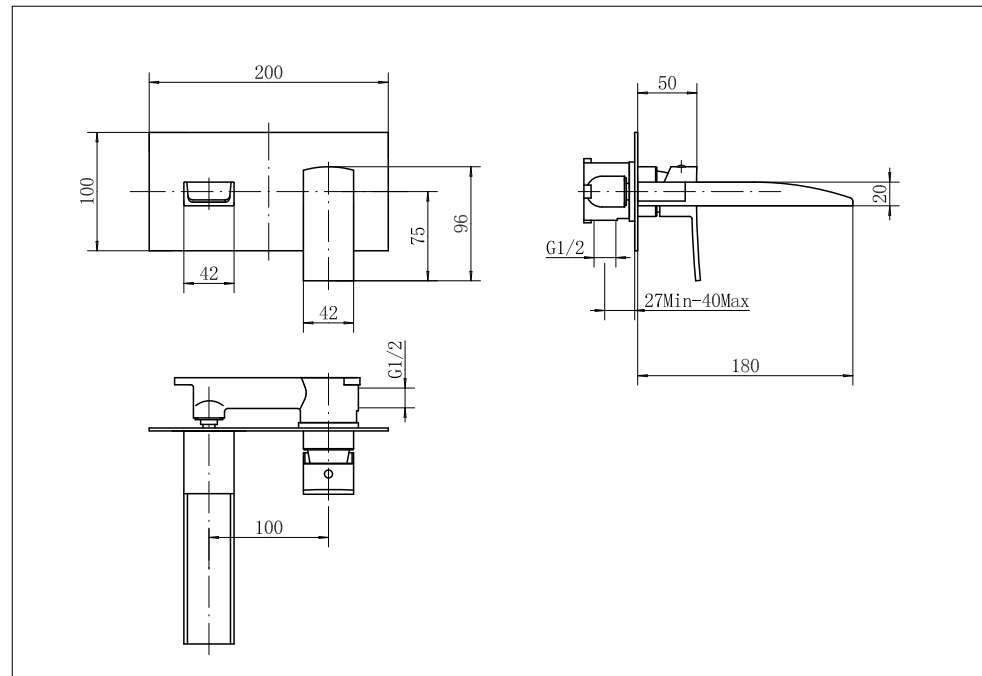

TABOR WATERFALL WALL
MOUNTED BASIN MONO

Art NO: BaBe-10722

Installation

Technique drawing

Explosion drawing